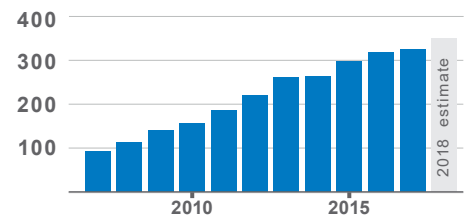

Wapice Ltd is a Finnish software provider specialized in industrial solutions, systems and product development for Finland's leading industrial companies. Our software production is based on a certified ISO 9001:2008 and ISO 14001:2004 quality management system. We have over 340 experts in software development, electronics design and industrial process development at your service. For our globally functioning customers we make either parts of projects or overall solutions according to agreement. Our services are divided into three areas: Embedded Systems, Industrial Systems and Business Solutions.

- ✔ Software and electronic design
- ✔ Financially solid and reliable
- ✔ Technology and product development
- ✔ Private ownership
- ✔ Continuous profitable growth
- ✔ Founded in 1999

EMPLOYEES

TURNOVER M€

FINLAND

VAASA HQ
Yliopistonranta 5
FI-65200 Vaasa

HELSINKI
Kaisaniemenkatu 2B
FI-00100 Helsinki

HYVINKÄÄ
Kankurinkatu 4-6
FI-05800 Hyvinkää

JYVÄSKYLÄ
Puistokatu 2C
FI-40200 Jyväskylä

OULU
Elektroniikkatie 10
FI-90590 Oulu

SEINÄJOKI
Tiedekatu 2 / Frami D
FI-60320 Seinäjoki

TAMPERE
Hermiankatu 1B, H12
FI-33720 Tampere

TURKU
Eurocity 402A2
Joukahaisenkatu 1
FI-20540 Turku

VAASA
Airport Park
Yrittäjänkatu 12
FI-65380 Vaasa

VAASA
EnergyLab
Yliopistonranta 1
FI-65200 Vaasa

SWITCHBOARD
+358 10 277 5000

wapice.com

iot-ticket.com
summium.com