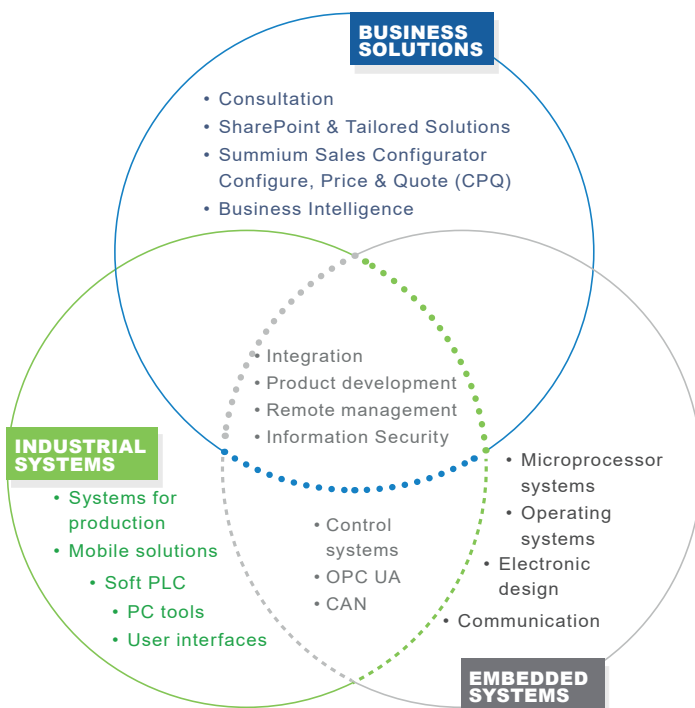

Wapice Ltd is a Finnish software provider specialized in industrial solutions, systems and product development for Finland's leading industrial companies. Our software production is based on a certified ISO 9001:2008 and ISO 14001:2004 quality management system. We have over 340 experts in software development, electronics design and industrial process development at your service. For our globally functioning customers we make either parts of projects or overall solutions according to agreement. Our services are divided into three areas: Embedded Systems, Industrial Systems and Business Solutions.

- ✔ Software and electronic design
- ✔ Financially solid and reliable
- ✔ Technology and product development
- ✔ Private ownership
- ✔ Continuous profitable growth
- ✔ Founded in 1999