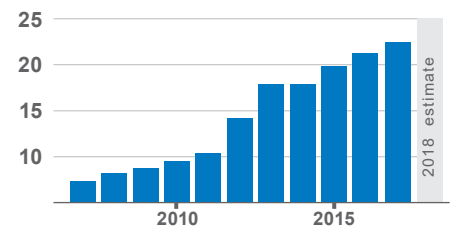

TURNOVER M€

FINLAND

VAASA HQ
Yliopistonranta 5
FI-65200 Vaasa

HELSINKI
Kaisaniemenkatu 2B
FI-00100 Helsinki

HYVINKÄÄ
Kankurinkatu 4-6
FI-05800 Hyvinkää

JYVÄSKYLÄ
Puistokatu 2C
FI-40200 Jyväskylä

OULU
Elektroniikkatie 10
FI-90590 Oulu

SEINÄJOKI
Tiedekatu 2 / Frami D
FI-60320 Seinäjoki

TAMPERE
Hermiankatu 1B, H12
FI-33720 Tampere

TURKU
Eurocity 402A2
Joukahaisenkatu 1
FI-20540 Turku

VAASA
Airport Park
Yrittäjänkatu 12
FI-65380 Vaasa

VAASA
EnergyLab
Yliopistonranta 1
FI-65200 Vaasa

SWITCHBOARD
+358 10 277 5000

wapice.com

iot-ticket.com
summium.com